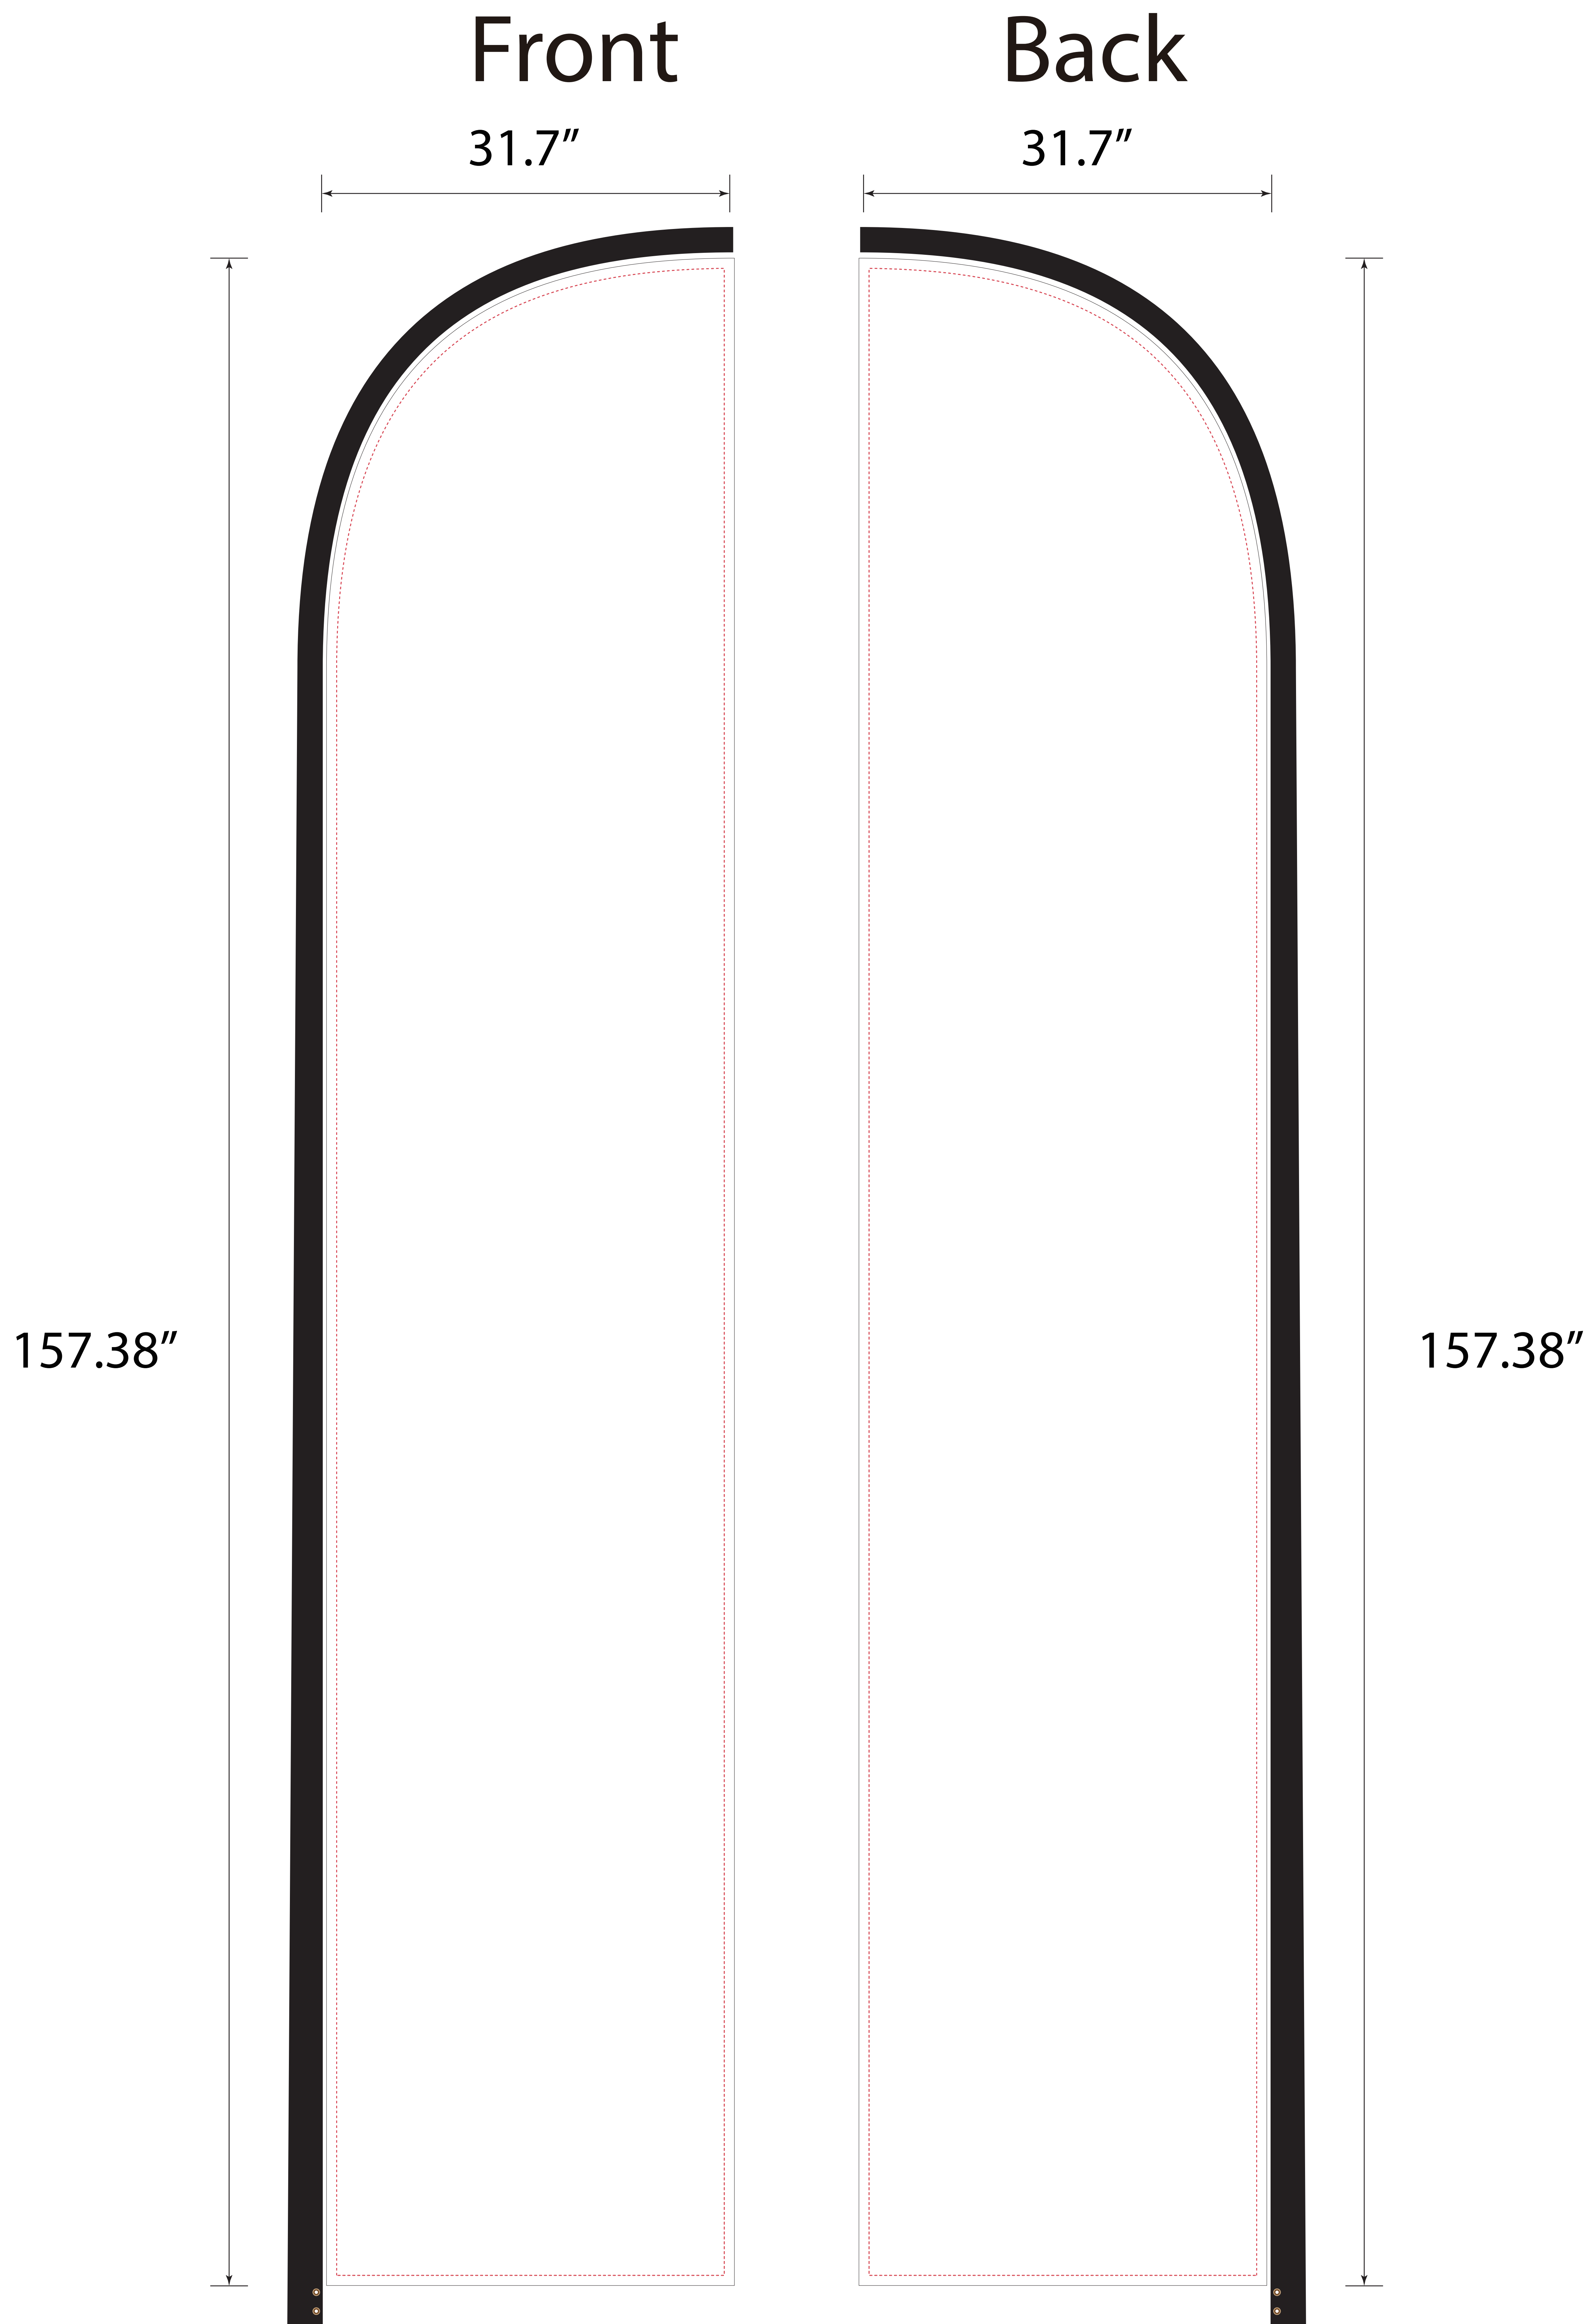

- Tips: 1. Please put your main artwork inside the gray area  
2. Please delete the layer before saving

- Tips: 1. Please put your main artwork inside the gray area  
2. Please delete the layer before saving

Standard Hardware-Straight-15ft-Single-31.7x157.38"

- Tips: 1. Please put your main artwork inside the gray area  
2. Please delete the layer before saving

- Tips: 1. Please put your main artwork inside the gray area  
2. Please delete the layer before saving