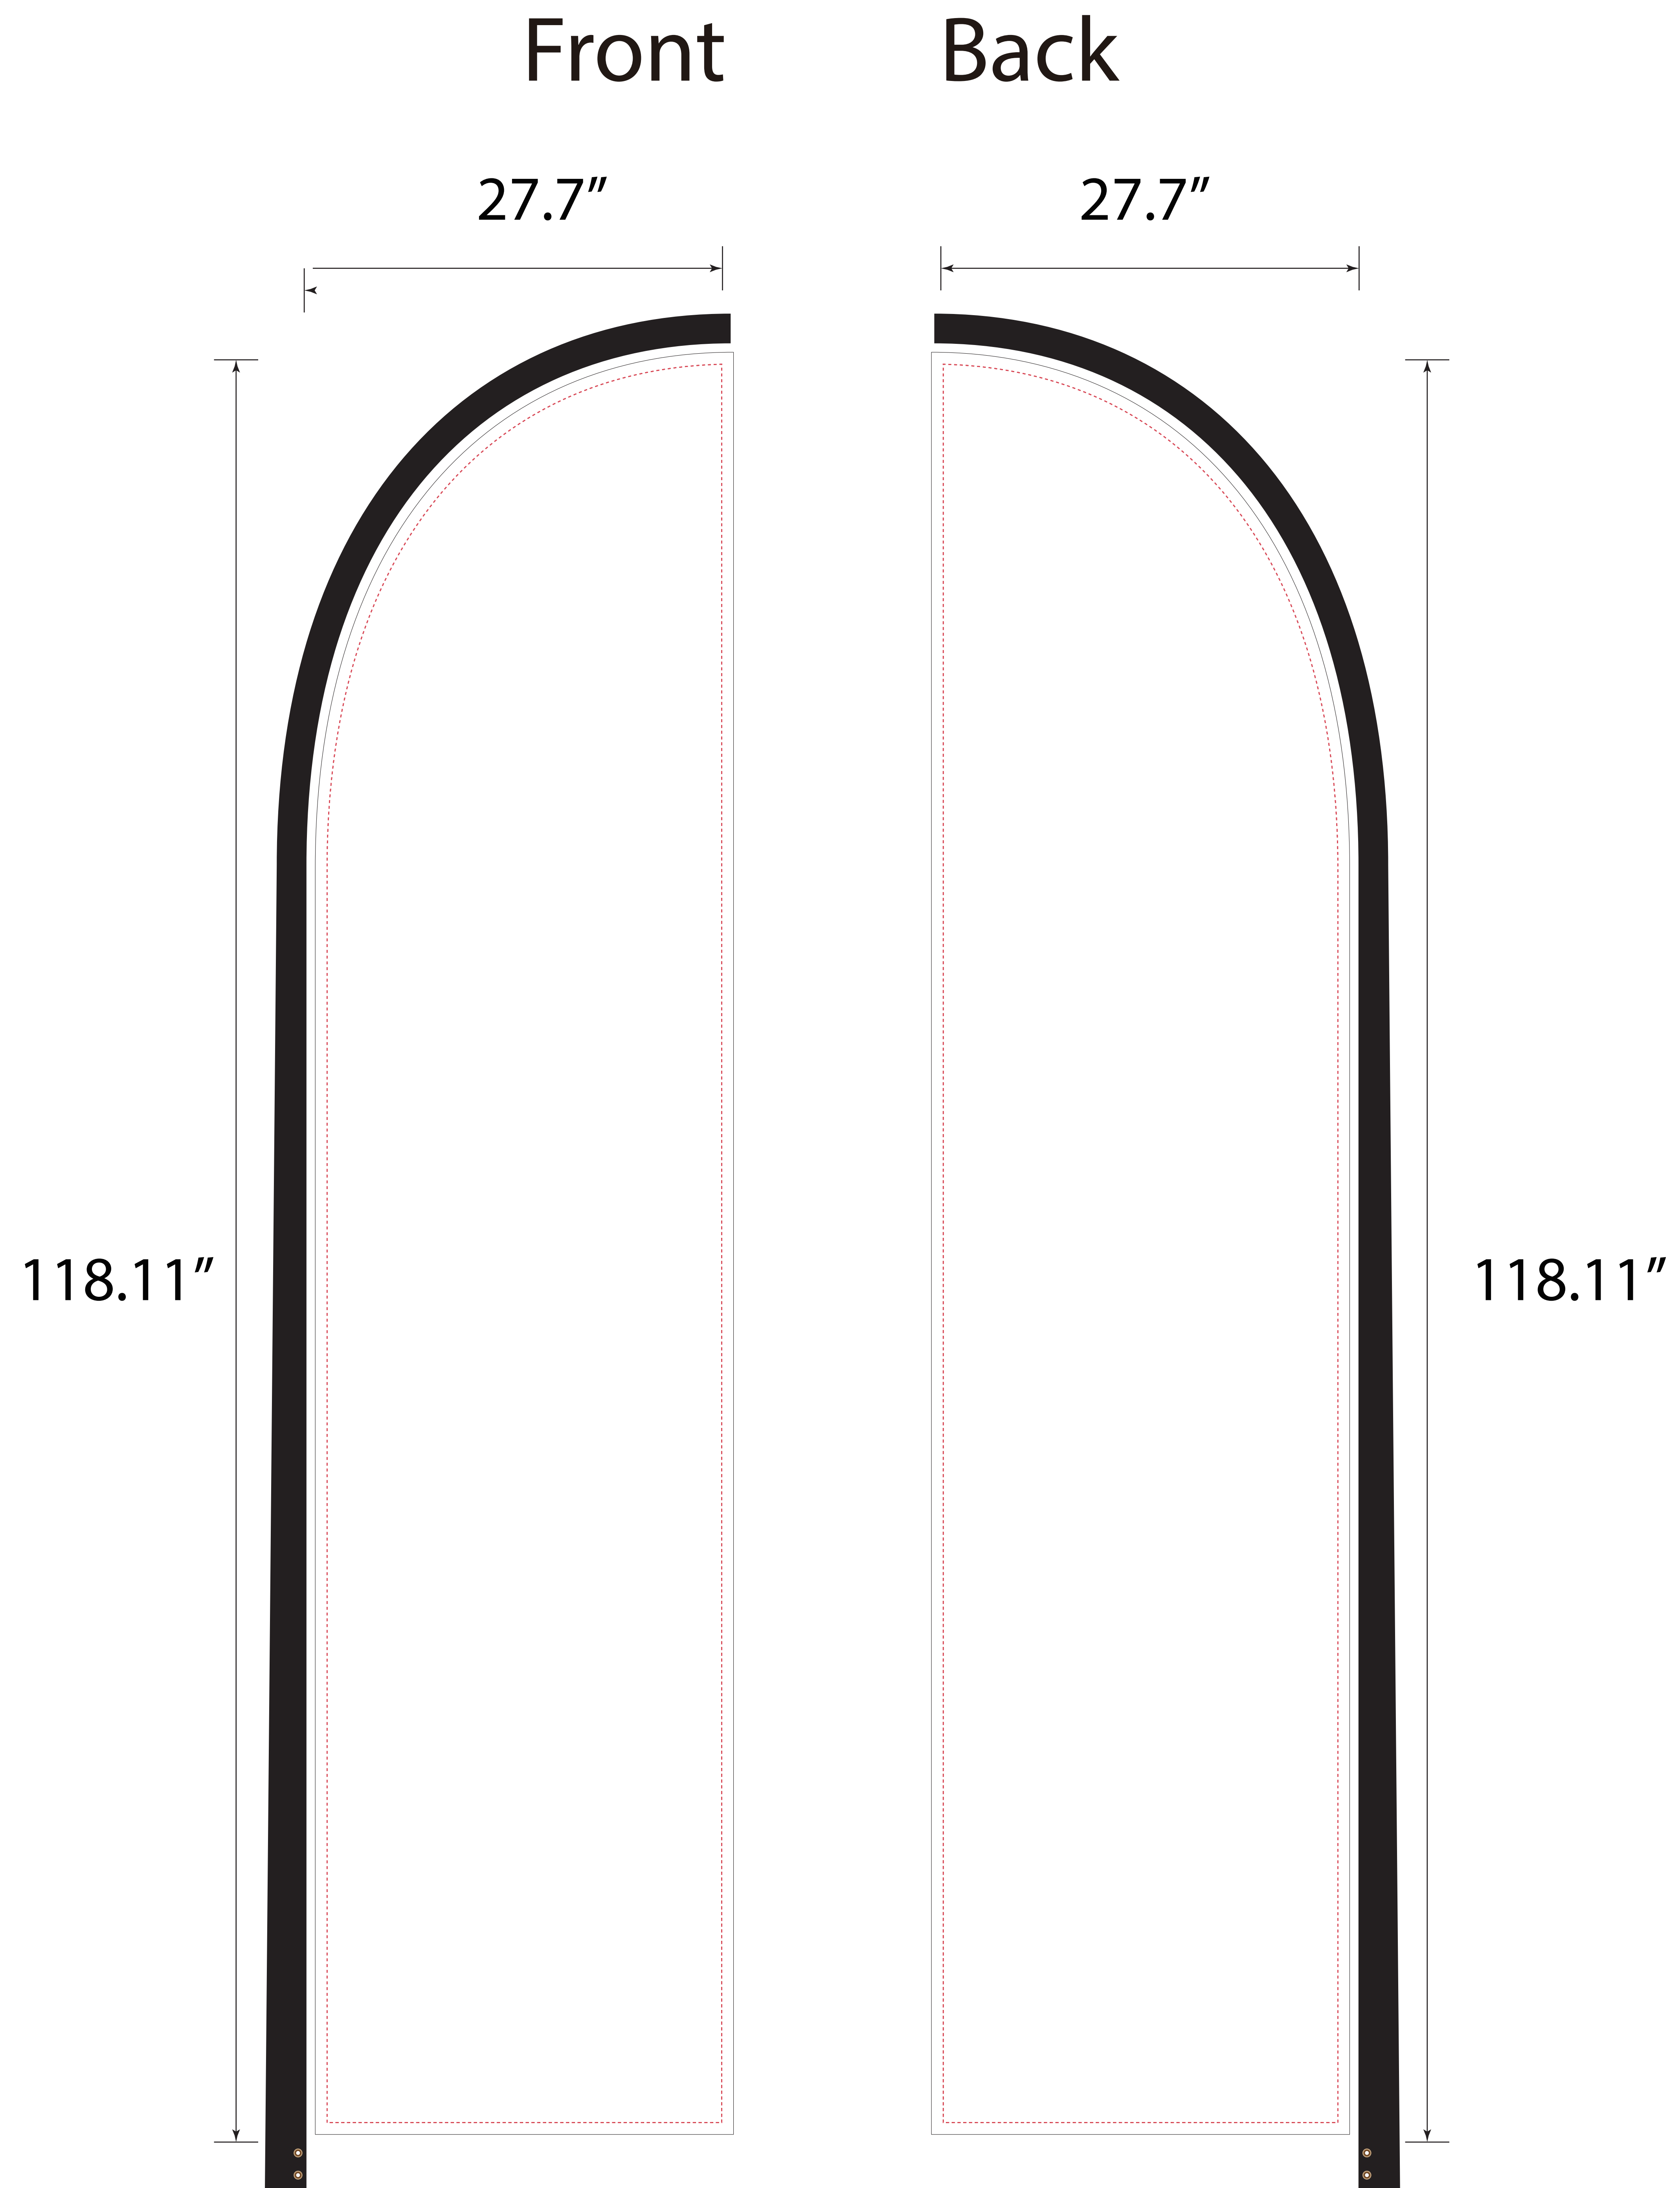

- Tips: 1. Please put your main artwork inside the gray area  
2. Please delete the layer before saving

- Tips: 1. Please put your main artwork inside the gray area  
2. Please delete the layer before saving

Standard Hardware-Straight-15ft-Single-31.7x157.38"

- Tips: 1. Please put your main artwork inside the gray area  
2. Please delete the layer before saving

- Tips: 1. Please put your main artwork inside the gray area  
2. Please delete the layer before saving