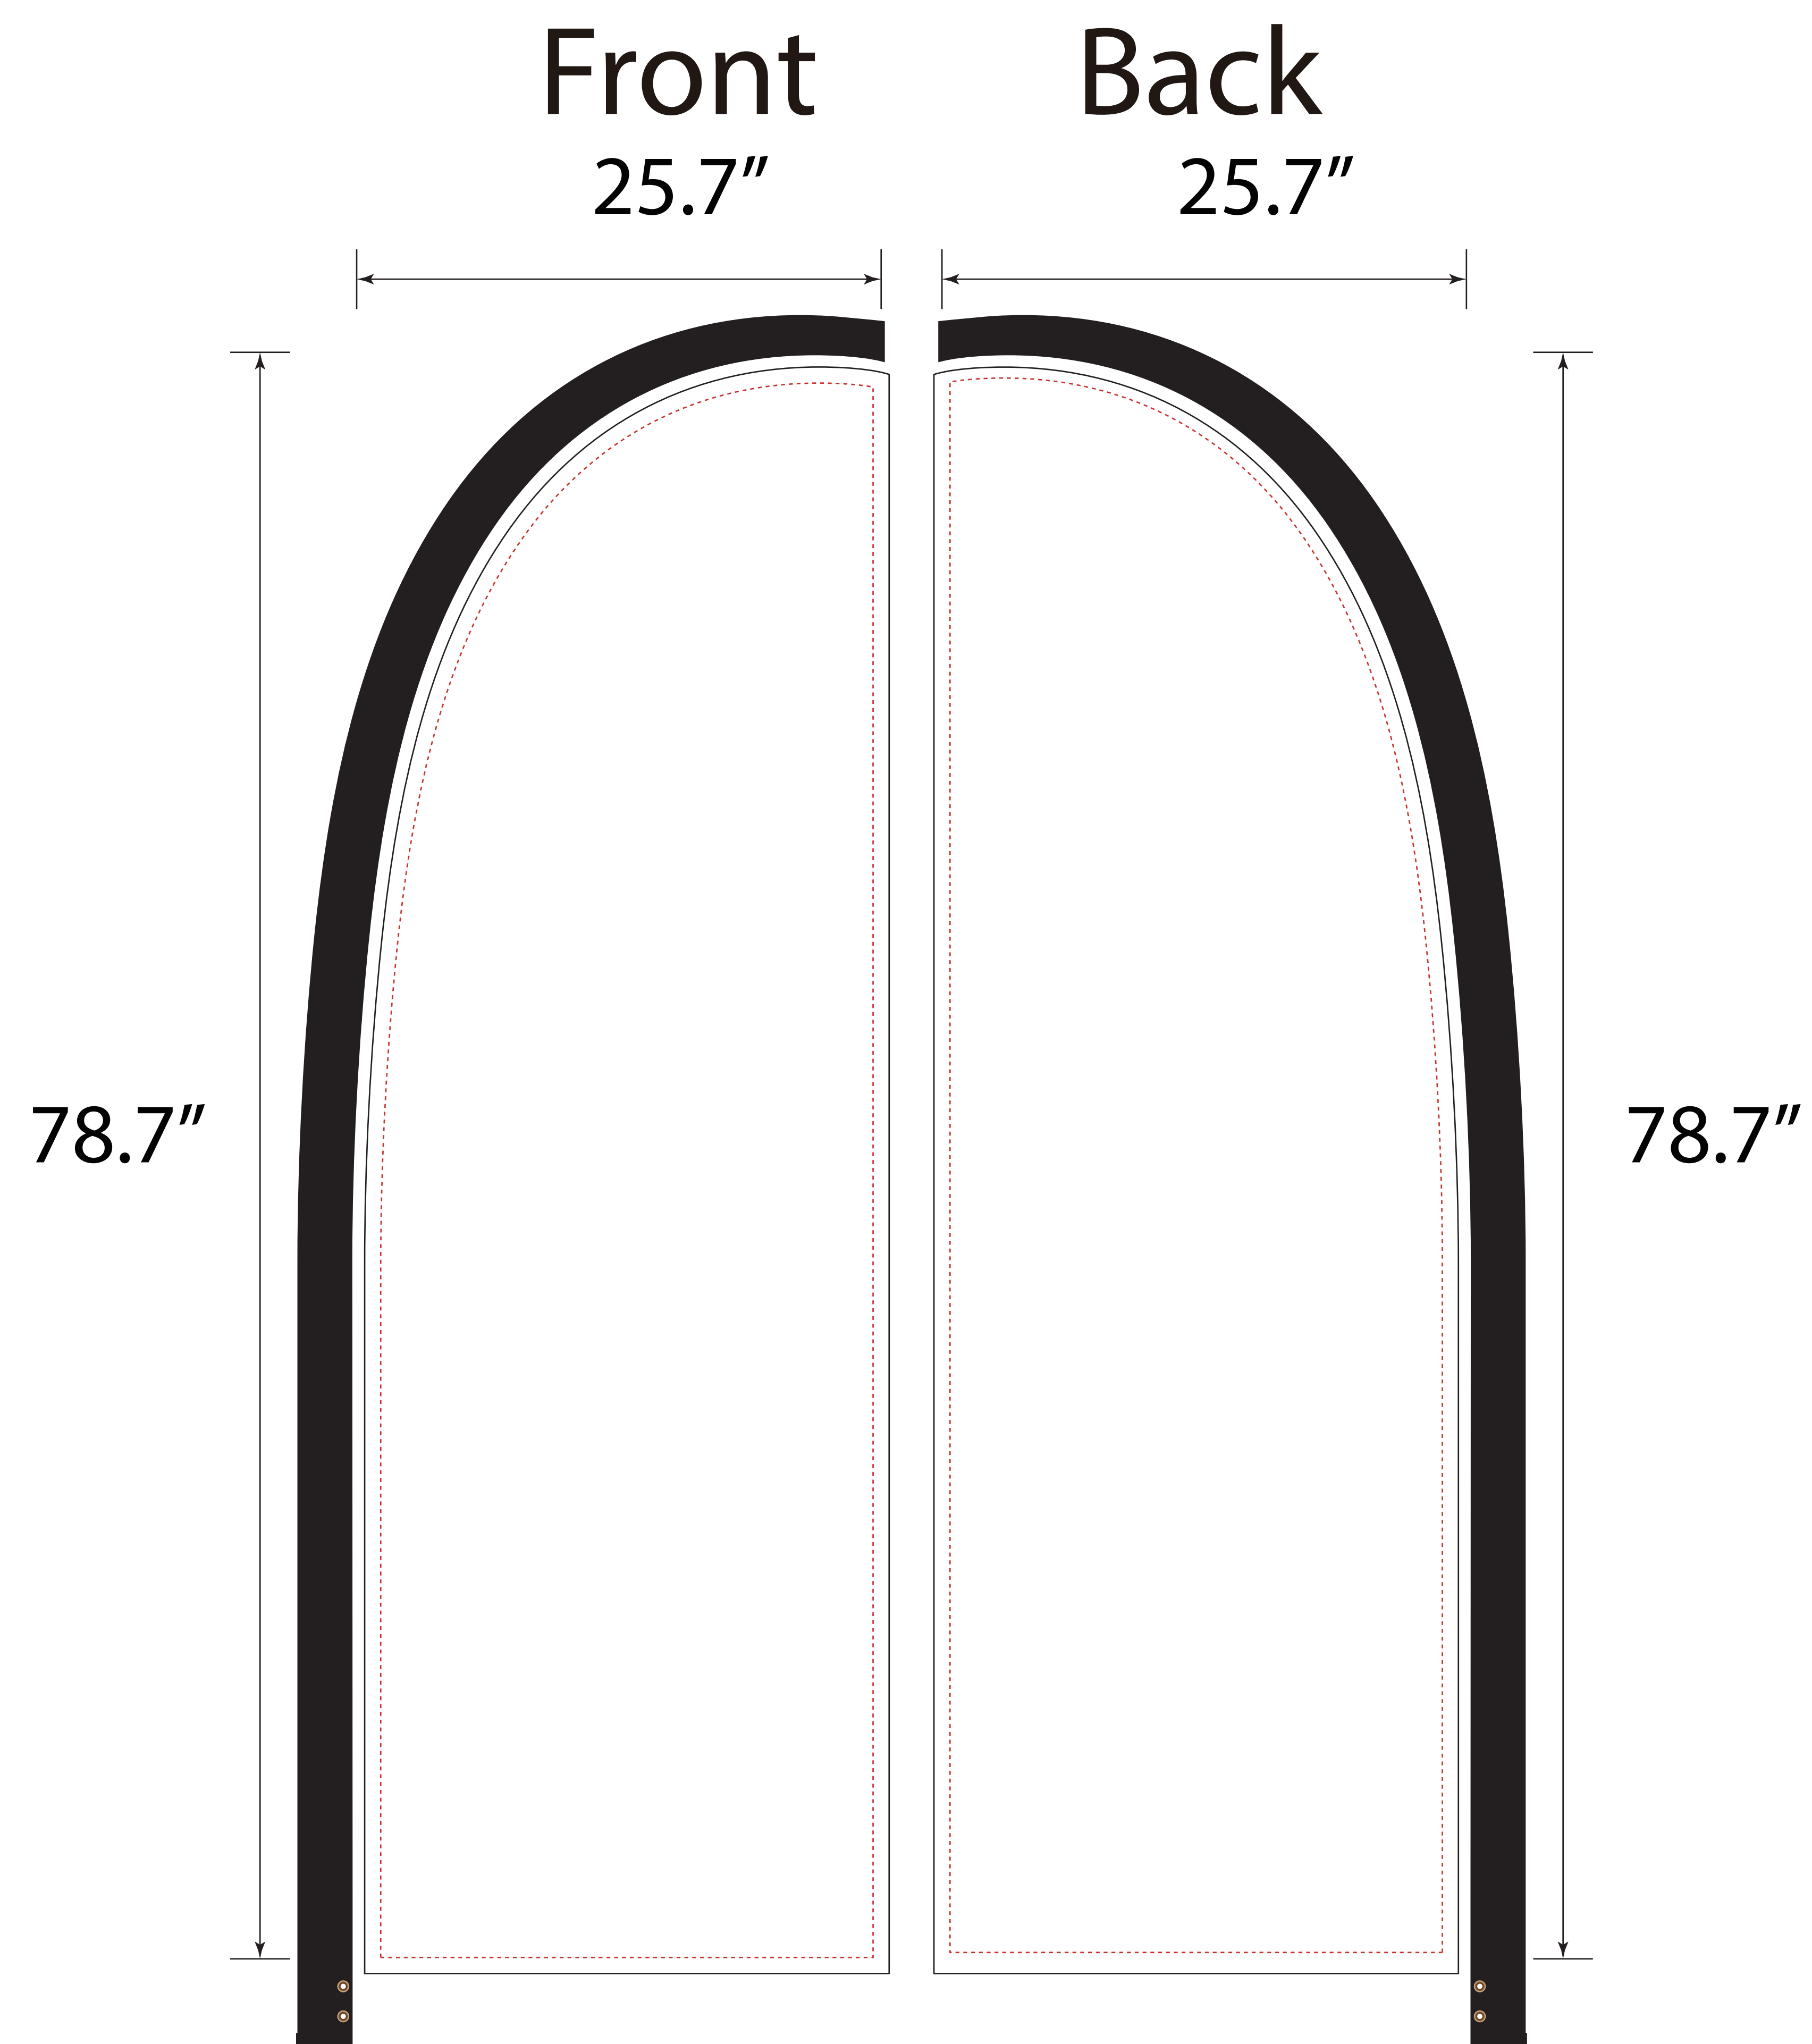

- Tips: 1. Please put your main artwork inside the gray area  
2. Please delete the layer before saving

- Tips: 1. Please put your main artwork inside the gray area  
2. Please delete the layer before saving

Standard Hardware-Straight-15ft-Single-31.7x157.38"

- Tips: 1. Please put your main artwork inside the gray area  
2. Please delete the layer before saving

- Tips: 1. Please put your main artwork inside the gray area  
2. Please delete the layer before saving