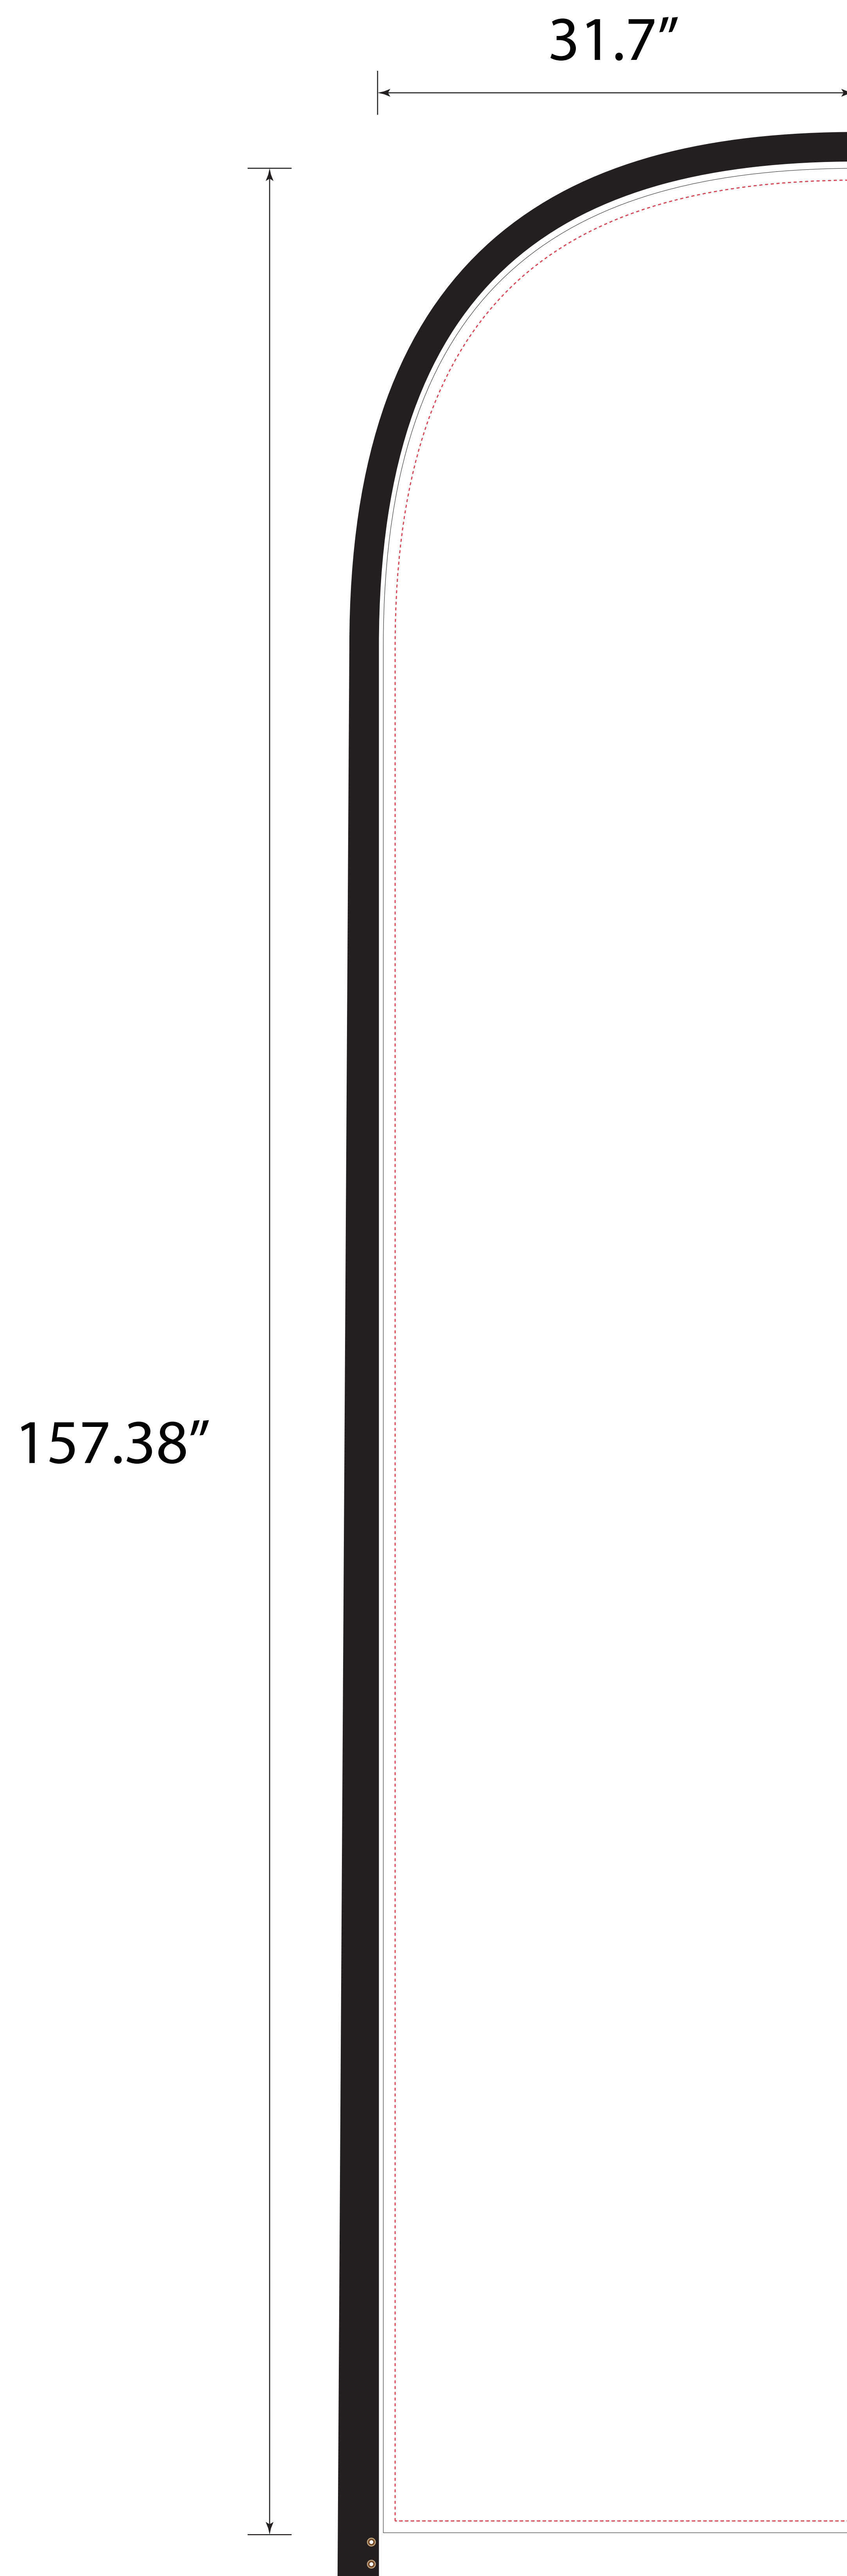

- Tips: 1. Please put your main artwork inside the gray area  
2. Please delete the layer before saving

- Tips: 1. Please put your main artwork inside the gray area  
2. Please delete the layer before saving

Standard Hardware-Straight-15ft-Single-31.7x157.38"

- Tips: 1. Please put your main artwork inside the gray area  
2. Please delete the layer before saving

- Tips: 1. Please put your main artwork inside the gray area  
2. Please delete the layer before saving