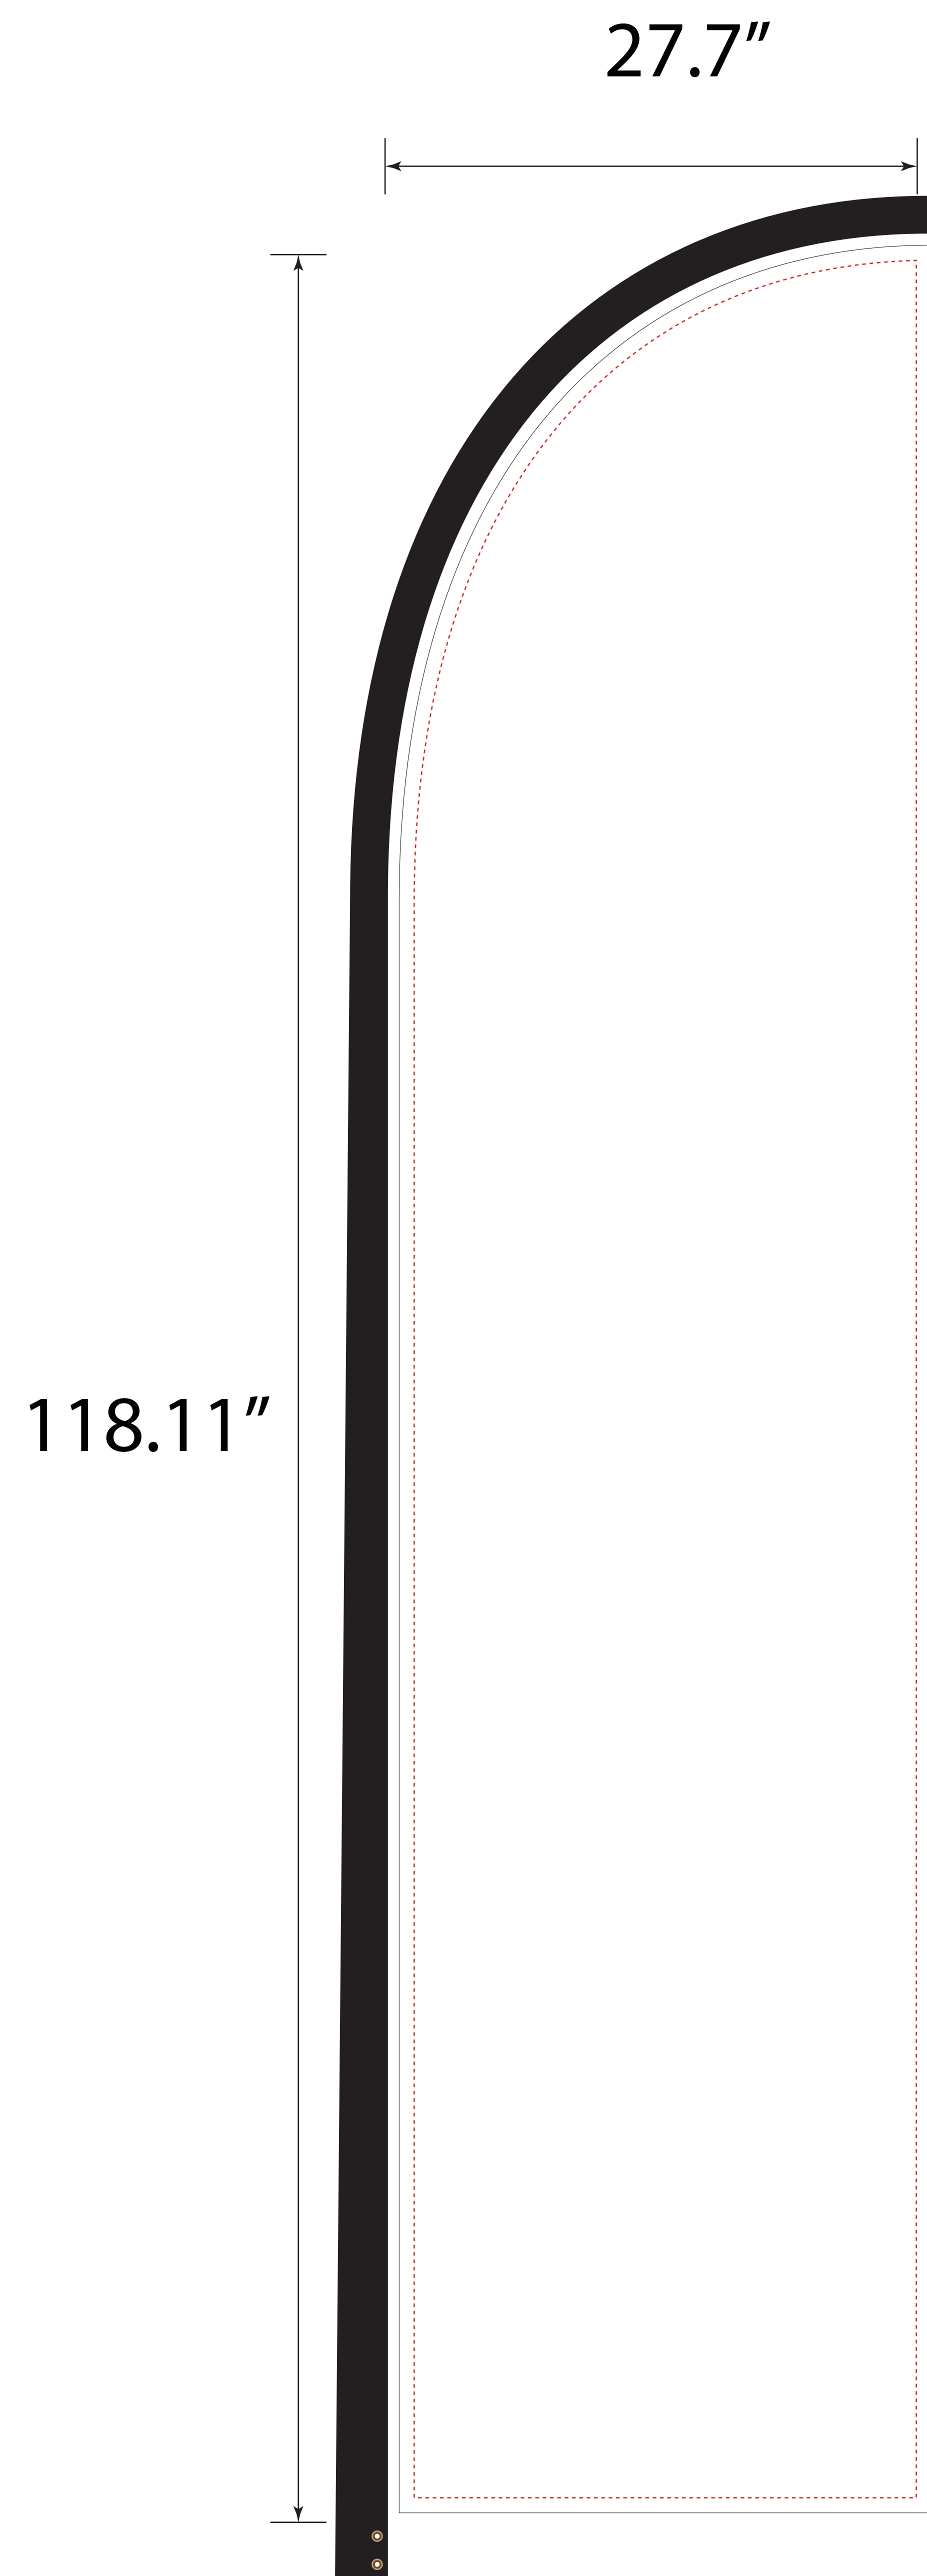

- Tips: 1. Please put your main artwork inside the gray area  
2. Please delete the layer before saving

- Tips: 1. Please put your main artwork inside the gray area  
2. Please delete the layer before saving

Standard Hardware-Straight-15ft-Single-31.7x157.38"

- Tips: 1. Please put your main artwork inside the gray area  
2. Please delete the layer before saving

- Tips: 1. Please put your main artwork inside the gray area  
2. Please delete the layer before saving